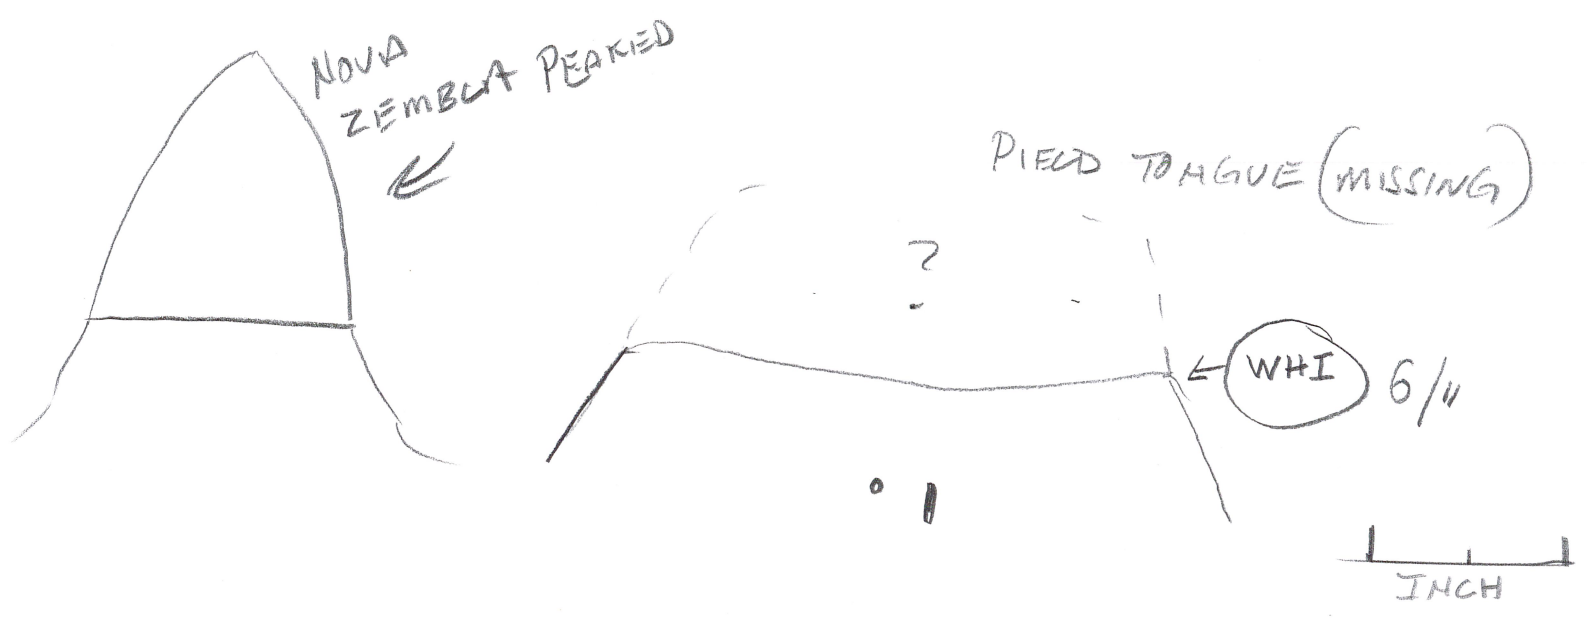

VASA 4/19/22

311281

FLESH-UP INSOLE GRIND-OUT DELAM. SHOE VAMP FROM

MOOSE?

PLENTY OF  
PEGGED  
REPAIRS,  
SPRING HEEL

T-II SD. CLOSED SHOE VARIANT  
WITH FULLY-PIECED TONGUE  
(TYPE SAMPLE).

UNDER TONGUE?

LATCHET UNDER OR  
OVER?  
TONGUE  
SHAPE?  
?